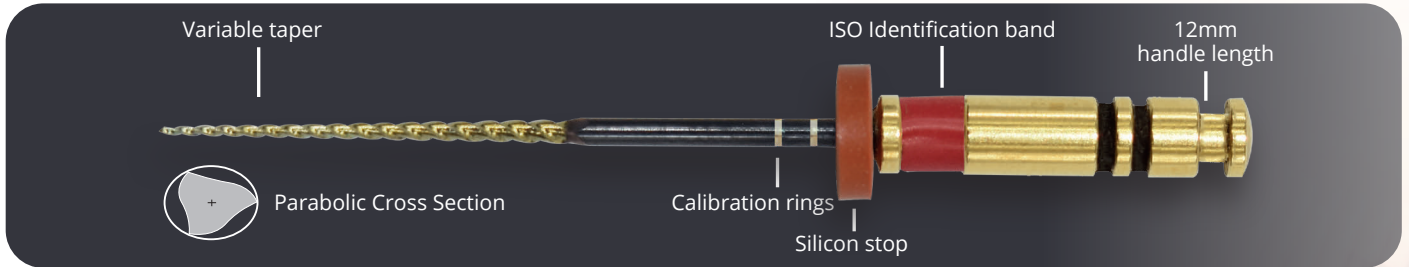

From **£20.99**

10 Economy Air/Water Syringe Tips

- 3 in 1 air/water syringe tip.

9794281 Tips x 200 **£13.79** **£8.25**
9794398 Tips x 500 **£28.75** **£17.25**

From **£8.25**

EDGEENDO®

4+1*
No mix and match

Sterile heat-treated files with incredible flexibility and strength...

EDGEONE Sterile
FIRE™

- EdgeOne Fire works with existing handpieces operated at the WaveOne Gold parameter.
- Files are more flexible and have significantly increased resistance to cyclic fatigue.
- Sizes: Small (20), Primary (25), Medium (35) and Large (45).
- Assorted pack contains Small, Primary and Medium sizes.
- Sterile packs of 6.