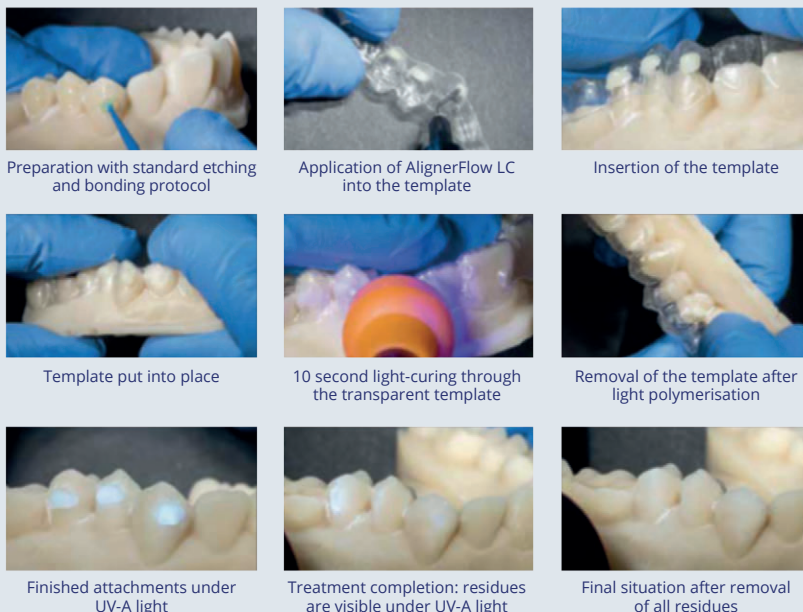

Application:

Preparation with standard etching and bonding protocol

Application of AlignerFlow LC into the template

Insertion of the template

Template put into place

10 second light-curing through the transparent template

Removal of the template after light polymerisation

Finished attachments under UV-A light

Treatment completion: residues are visible under UV-A light

Final situation after removal of all residues

“ Aligner attachments are a matter of routine for us: fit and shape are decisive for the success of the therapy. A flowable that makes both application and subsequent removal controllable under UV-A light offers real benefit and is also quicker to use. ”

Dentist Thomas Kober, Germany

Scan here for more Voco deals!